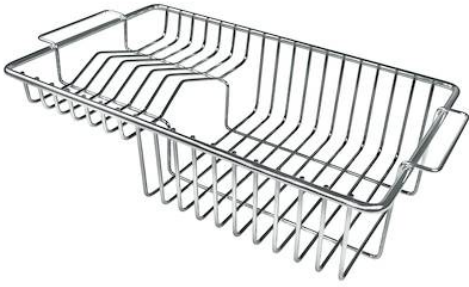

Stainless steel plate rack

Accessories

Code: 8100 201

DETAILS

Sink accessories

Plate rack

Dimensions

25x42,5 cm